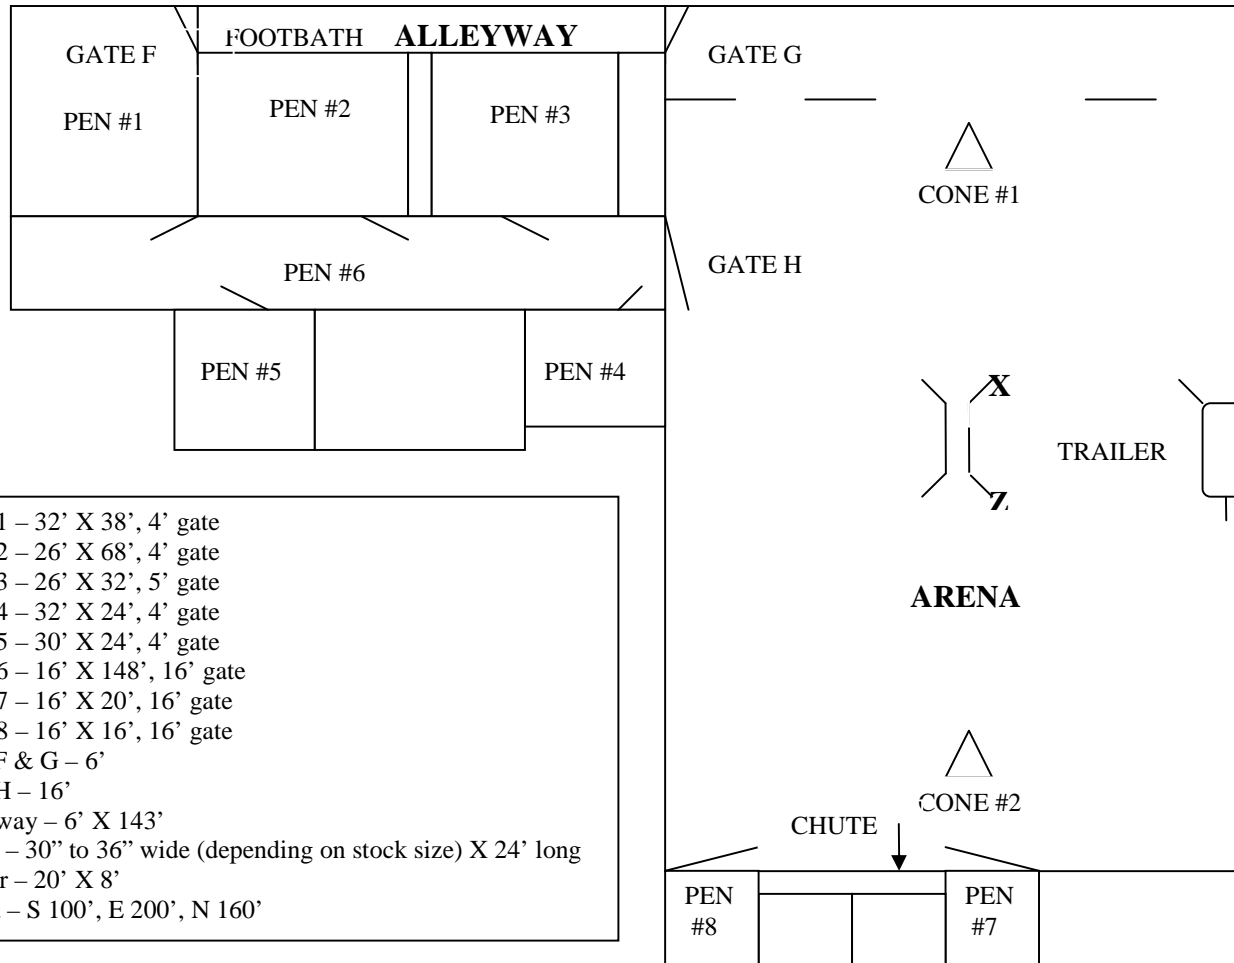

CATTLE FARM TRIAL #1 2017

- Pen #1 – 32' X 38', 4' gate
- Pen #2 – 26' X 68', 4' gate
- Pen #3 – 26' X 32', 5' gate
- Pen #4 – 32' X 24', 4' gate
- Pen #5 – 30' X 24', 4' gate
- Pen #6 – 16' X 148', 16' gate
- Pen #7 – 16' X 20', 16' gate
- Pen #8 – 16' X 16', 16' gate
- Gate F & G – 6'
- Gate H – 16'
- Alleyway – 6' X 143'
- Chute – 30" to 36" wide (depending on stock size) X 24' long
- Trailer – 20' X 8'
- Arena – S 100', E 200', N 160'